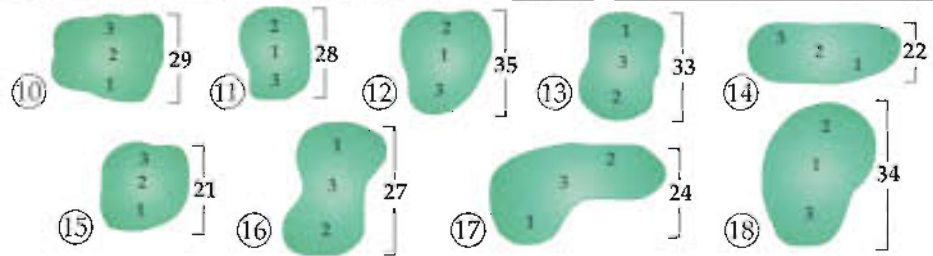

383	311	476	335	201	380	533	153	397	3169	3044	6213			
361	288	460	266	194	362	475	137	371	2914	2866	5780			
334	266	444	253	158	292	451	122	338	2658	2383	5041			
10	11	12	13	14	15	16	17	18	In	Out	Tot	Hcp	Net	ESC
:14	:27	:44	:59	1:10	1:24	1:40	1:50	2:05						
<i>Citrus Hill</i>														
4	4	5	4	3	4	5	3	4	36		72			
<i>Citrus Hill</i>														
10	8	2	14	16	12	4	18	6						
4	12	6	8	18	14	2	16	10						

LADIES

Blue 73.2/126

White 68.6/117

Ken Creely
Director
of Country Club Operations

Todd Basso
Golf Operations Manager

Brett Sherman
Facility Manager

Local Rules & Etiquette

- USGA Rules shall govern all play except where modified by local rules.
- Free relief from all yardage markers, cart paths, drainage pipes not in hazards and ornamental shrub beds, but does not include pampas grass or cord grass beds.
- All yardage markers are to the center of the greens.
- Out of bounds marked by white stakes or white lines on cart paths.
- All players must check in with Pro Shop before teeing off.
- All players must have their own golf bag and clubs; only two players and bags per golf cart.
- Dress code will be enforced. Please observe the etiquette of the game.
- Please keep carts on cart paths whenever possible.
- Please maintain pace of play.
- Please rake bunkers and repair all ball marks on greens.
- Railroad ties around waste areas are considered immovable obstructions.
- Please fill your divots with sand.
- Expected Pace of Play 4 hours and 7 minutes.
- DENOTES RESTROOM LOCATIONS