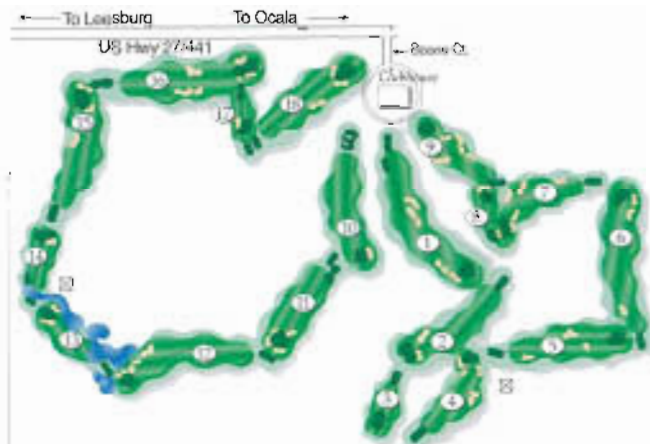

LADIES

Blue 73.2/126

White 68.6/117

Ken Creely
Director
of Country Club Operations

Todd Basso
Golf Operations Manager

Brett Sherman
Facility Manager

Local Rules & Etiquette

- USGA Rules shall govern all play except where modified by local rules.
- Free relief from all yardage markers, cart paths, drainage pipes not in hazards and ornamental shrub beds, but does not include pampas grass or cord grass beds.
- All yardage markers are to the center of the greens.
- Out of bounds marked by white stakes or white lines on cart paths.
- All players must check in with Pro Shop before teeing off.
- All players must have their own golf bag and clubs; only two players and bags per golf cart.
- Dress code will be enforced. Please observe the etiquette of the game.
- Please keep carts on cart paths whenever possible.
- Please maintain pace of play.
- Please rake bunkers and repair all ball marks on greens.
- Railroad ties around waste areas are considered immovable obstructions.
- Please fill your divots with sand.
- Expected Pace of Play 4 hours and 7 minutes.
- DENOTES RESTROOM LOCATIONS

1 WATERTOWER CIRCLE
THE VILLAGES, FLORIDA 32159
GOLF SHOP: (352) 753-5200

Course is proudly irrigated with reclaimed water.
Do Not Drink (No Beber)