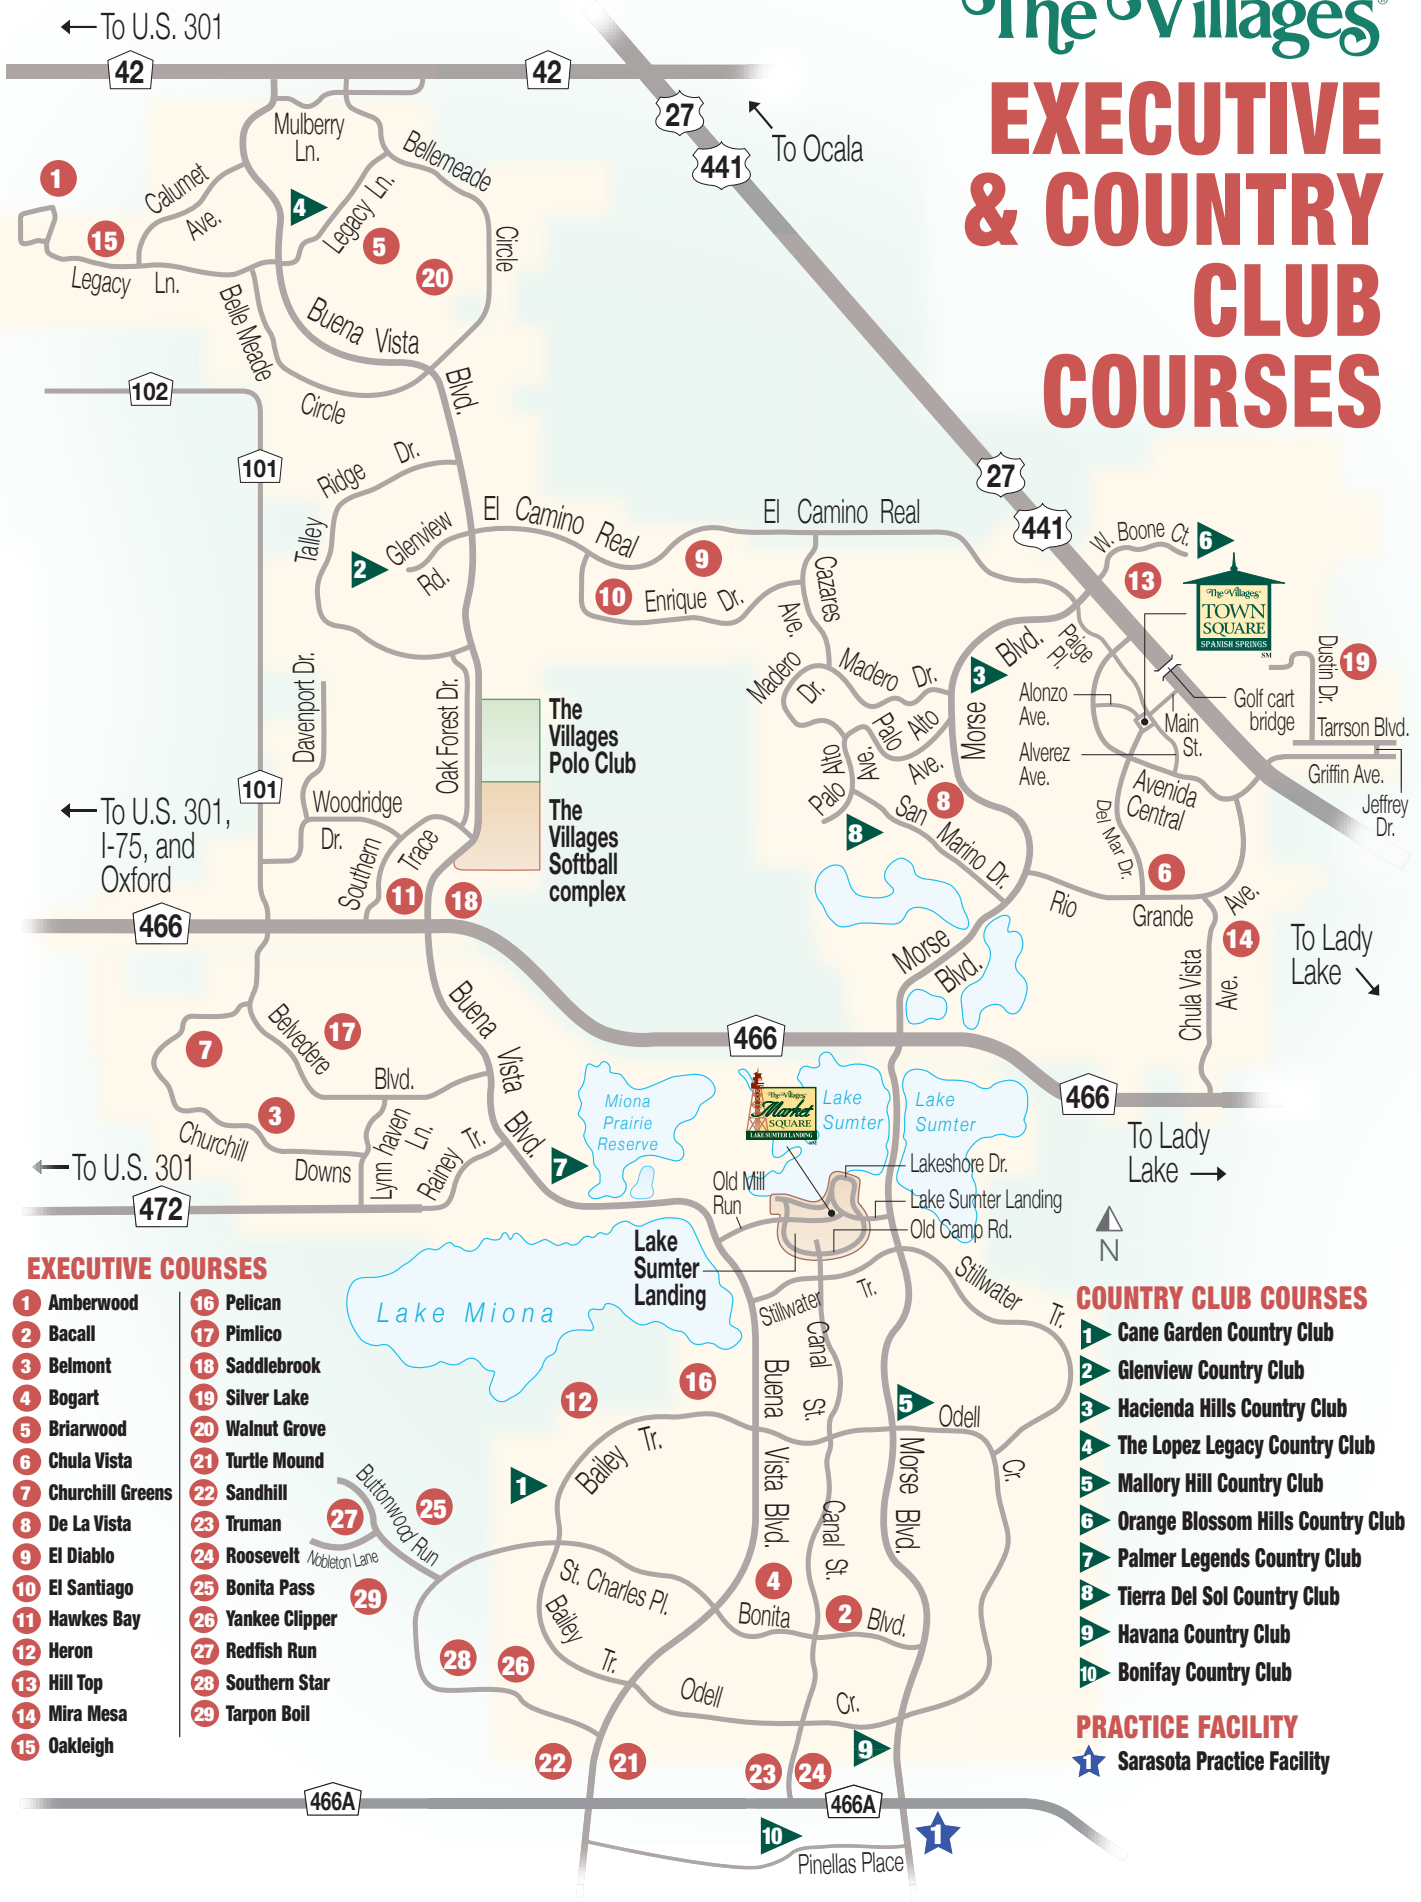

The Villages®

EXECUTIVE & COUNTRY CLUB COURSES

EXECUTIVE COURSES

- 1 Amberwood
- 2 Bacall
- 3 Belmont
- 4 Bogart
- 5 Briarwood
- 6 Chula Vista
- 7 Churchill Greens
- 8 De La Vista
- 9 El Diablo
- 10 El Santiago
- 11 Hawkes Bay
- 12 Heron
- 13 Hill Top
- 14 Mira Mesa
- 15 Oakleigh
- 16 Pelican
- 17 Pimlico
- 18 Saddlebrook
- 19 Silver Lake
- 20 Walnut Grove
- 21 Turtle Mound
- 22 Sandhill
- 23 Truman
- 24 Roosevelt
- 25 Bonita Pass
- 26 Yankee Clipper
- 27 Redfish Run
- 28 Southern Star
- 29 Tarpon Boil

COUNTRY CLUB COURSES

- 1 Cane Garden Country Club
- 2 Glenview Country Club
- 3 Hacienda Hills Country Club
- 4 The Lopez Legacy Country Club
- 5 Mallory Hill Country Club
- 6 Orange Blossom Hills Country Club
- 7 Palmer Legends Country Club
- 8 Tierra Del Sol Country Club
- 9 Havana Country Club
- 10 Bonifay Country Club

PRACTICE FACILITY

- ★ Sarasota Practice Facility