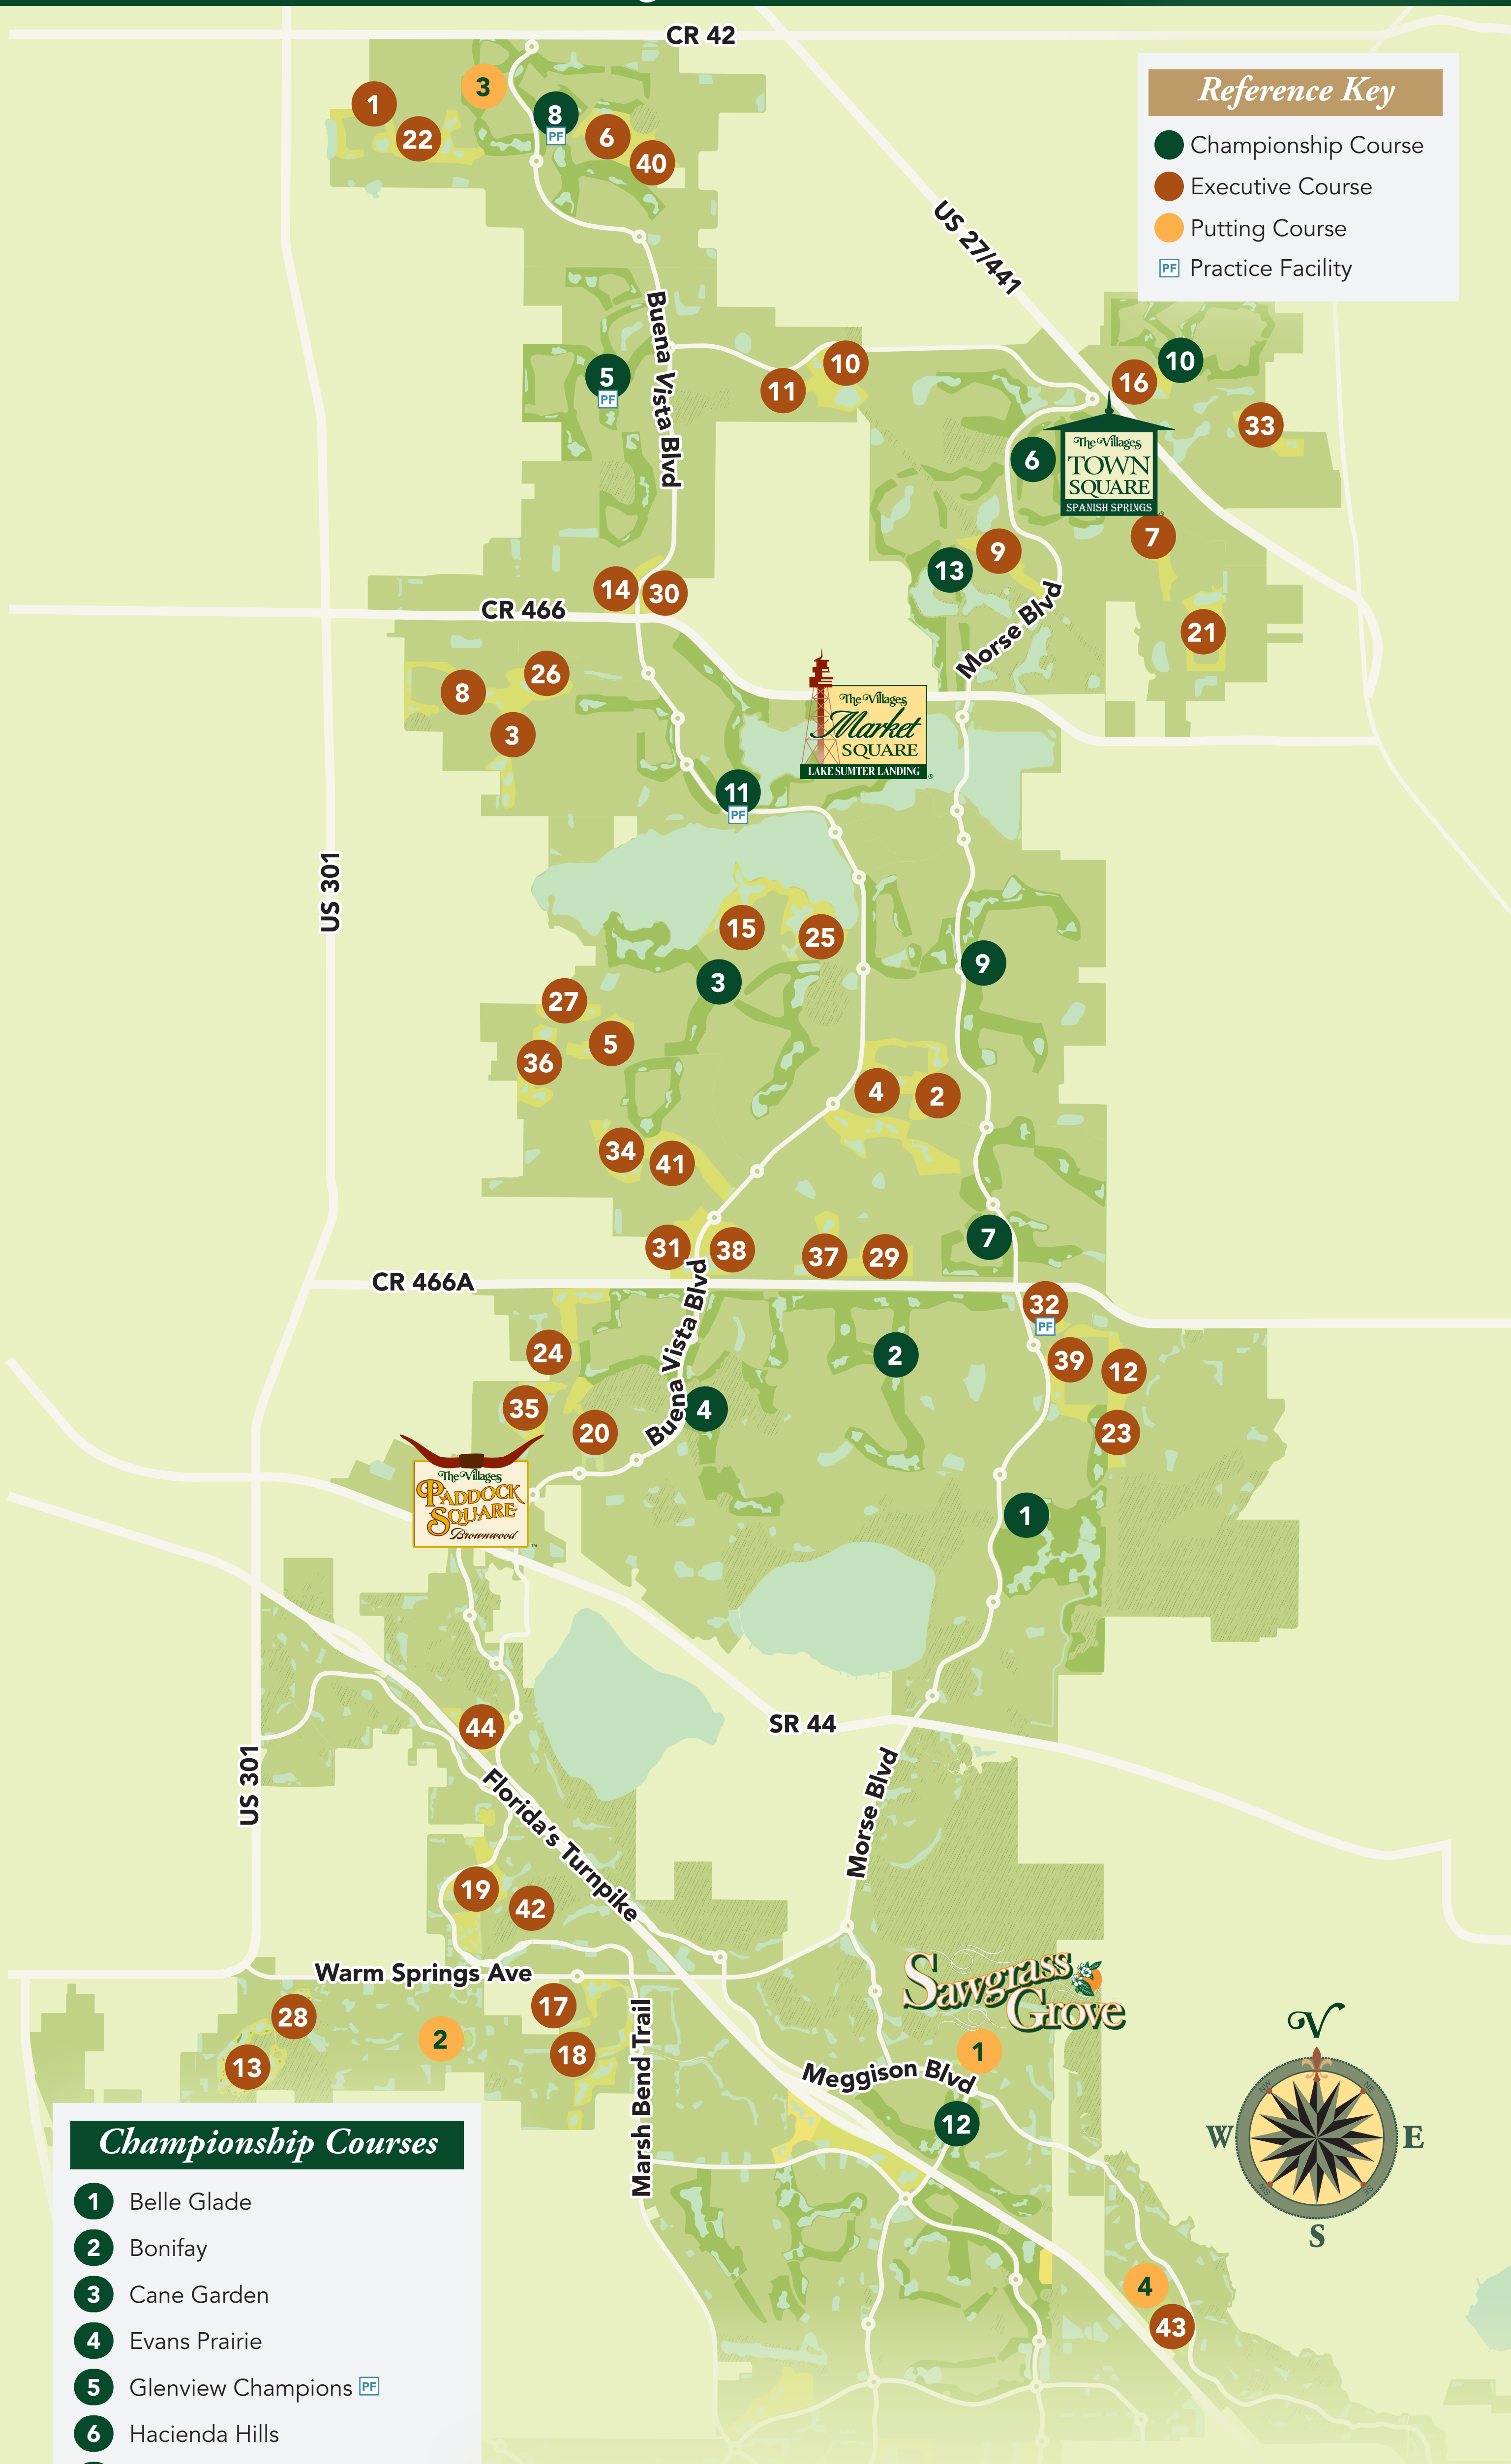

The Villages®

Golf Courses

Reference Key

- Championship Course
- Executive Course
- Putting Course
- PF Practice Facility

Championship Courses

- 1 Belle Glade
- 2 Bonifay
- 3 Cane Garden
- 4 Evans Prairie
- 5 Glenview Champions PF
- 6 Hacienda Hills
- 7 Havana
- 8 Lopez Legacy PF
- 9 Mallory Hill
- 10 Orange Blossom Hills
- 11 Palmer Legends PF
- 12 Southern Oaks
- 13 Tierra Del Sol

Putting Courses

- 1 Clifton Cove Putting Course
- 2 Fenney Putt & Play
- 3 First Responders Putting Course
- 4 Jubilee Putting Course

Practice Facilities

- 5 Glenview Champions PF
- 8 Lopez Legacy PF
- 11 Palmer Legends PF
- 32 Sarasota Golf Practice Center PF

Executive Courses

- | | | |
|---|---|--|
| ● 1 Amberwood | ● 15 Heron | ● 29 Roosevelt |
| ● 2 Bacall | ● 16 Hill Top | ● 30 Saddlebrook |
| ● 3 Belmont | ● 17 Loblolly | ● 31 Sandhill |
| ● 4 Bogart | ● 18 Longleaf | ● 32 Sarasota |
| ● 5 Bonita Pass | ● 19 Lowlands | ● 33 Silver Lake |
| ● 6 Briarwood | ● 20 Mangrove | ● 34 Southern Star |
| ● 7 Chula Vista | ● 21 Mira Mesa | ● 35 Sweetgum |
| ● 8 Churchill Greens | ● 22 Oakleigh | ● 36 Tarpon Boil |
| ● 9 De La Vista | ● 23 Okeechobee | ● 37 Truman |
| ● 10 El Diablo | ● 24 Palmetto | ● 38 Turtle Mound |
| ● 11 El Santiago | ● 25 Pelican | ● 39 Volusia |
| ● 12 Escambia | ● 26 Pimlico | ● 40 Walnut Grove |
| ● 13 Gray Fox | ● 27 Redfish Run | ● 41 Yankee Clipper |
| ● 14 Hawkes Bay | ● 28 Red Fox | |

Pitch & Putt

- 42 Marsh View Pitch & Putt
- 43 Mickylee Pitch & Putt
- 44 Richmond Pitch & Putt