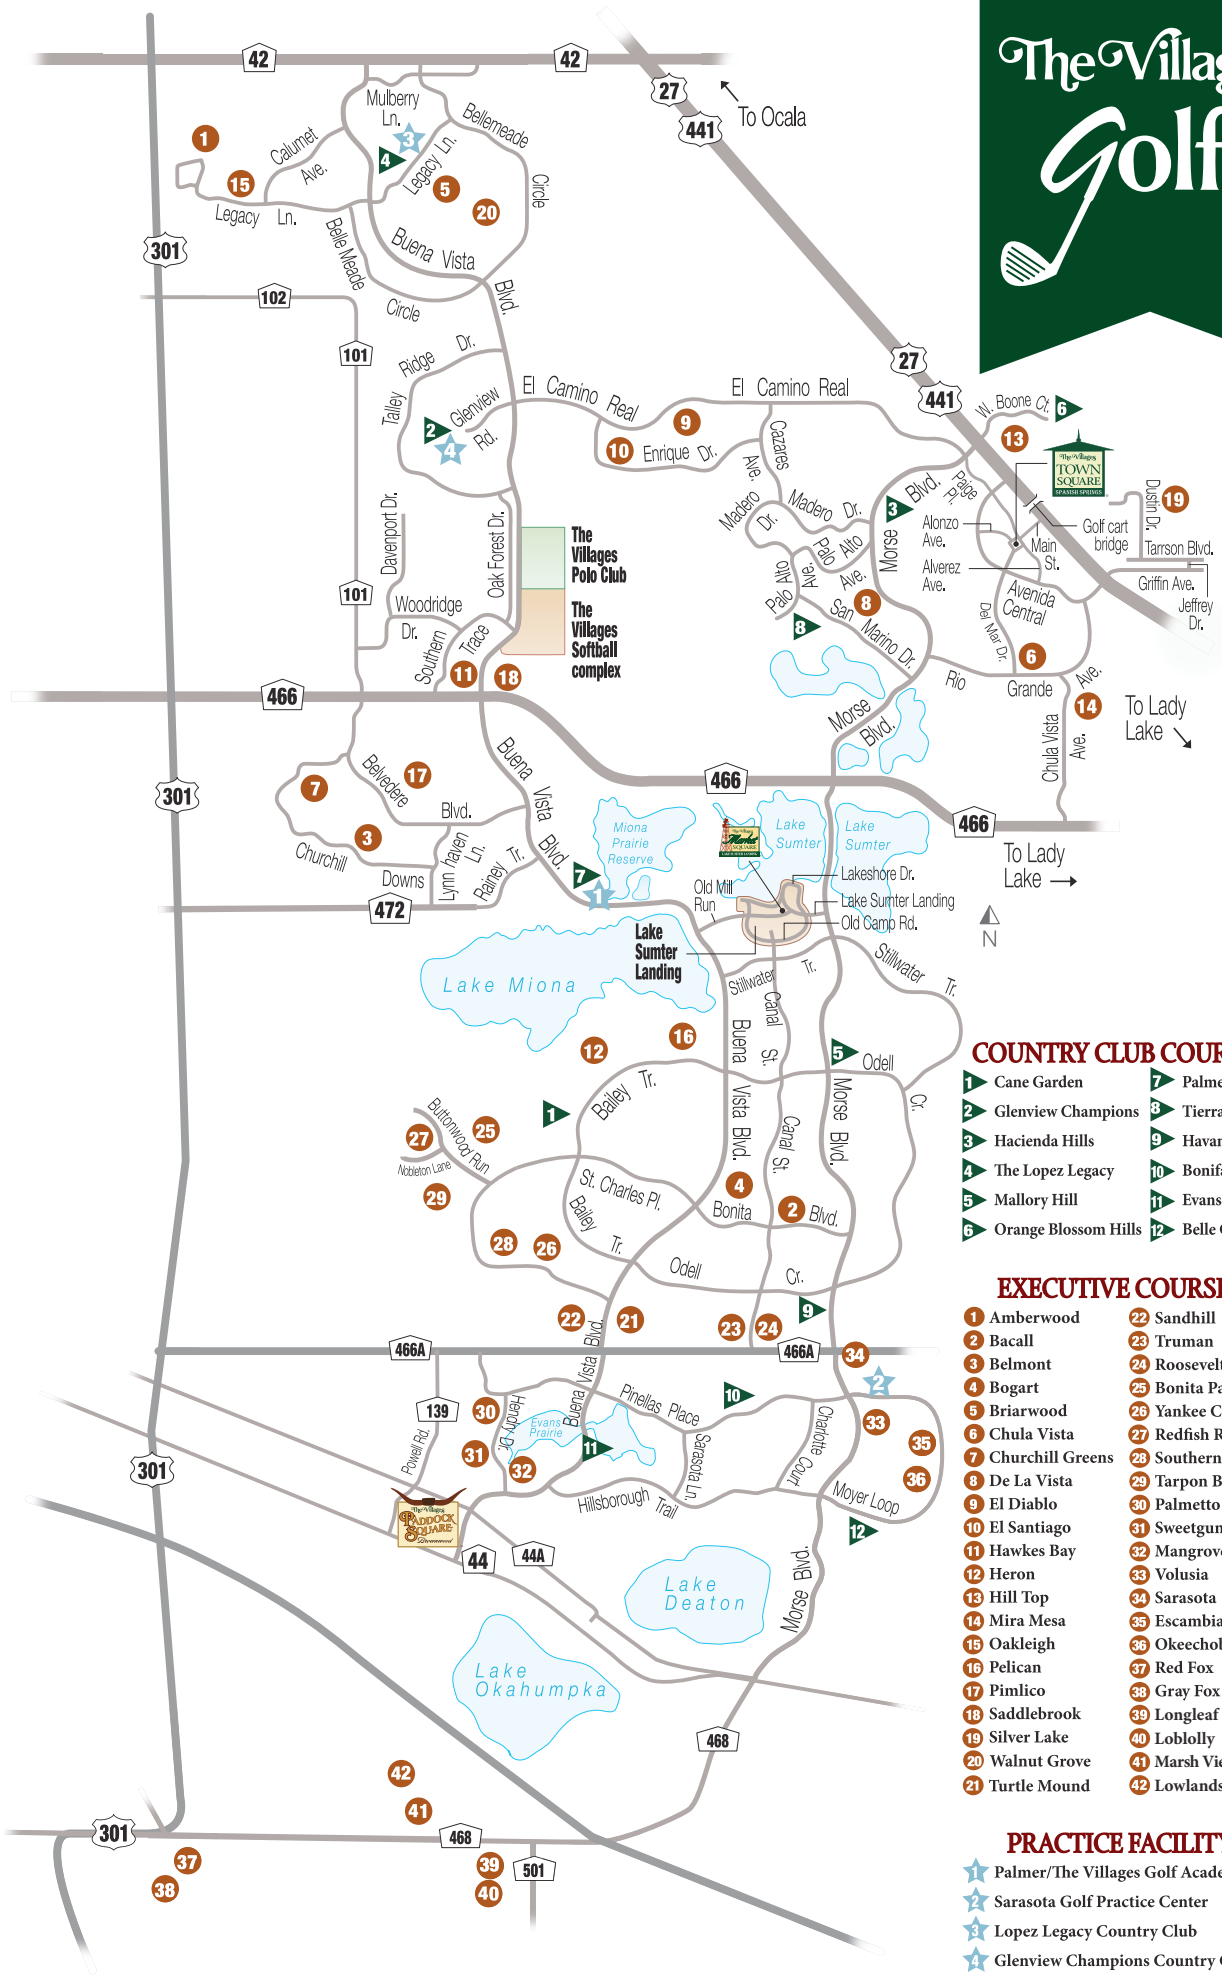

# The Villages<sup>®</sup> Golf

### COUNTRY CLUB COURSES

- |                        |                  |
|------------------------|------------------|
| 1 Cane Garden          | 7 Palmer Legends |
| 2 Glenview Champions   | 8 Tierra Del Sol |
| 3 Hacienda Hills       | 9 Havana         |
| 4 The Lopez Legacy     | 10 Bonifay       |
| 5 Mallory Hill         | 11 Evans Prairie |
| 6 Orange Blossom Hills | 12 Belle Glade   |

### EXECUTIVE COURSES

- |                    |                            |
|--------------------|----------------------------|
| 1 Amberwood        | 22 Sandhill                |
| 2 Bacall           | 23 Truman                  |
| 3 Belmont          | 24 Roosevelt               |
| 4 Bogart           | 25 Bonita Pass             |
| 5 Briarwood        | 26 Yankee Clipper          |
| 6 Chula Vista      | 27 Redfish Run             |
| 7 Churchill Greens | 28 Southern Star           |
| 8 De La Vista      | 29 Tarpon Boil             |
| 9 El Diablo        | 30 Palmetto                |
| 10 El Santiago     | 31 Sweetgum                |
| 11 Hawkes Bay      | 32 Mangrove                |
| 12 Heron           | 33 Volusia                 |
| 13 Hill Top        | 34 Sarasota                |
| 14 Mira Mesa       | 35 Escambia                |
| 15 Oakleigh        | 36 Okeechobee              |
| 16 Pelican         | 37 Red Fox                 |
| 17 Pimlico         | 38 Gray Fox                |
| 18 Saddlebrook     | 39 Longleaf                |
| 19 Silver Lake     | 40 Loblolly                |
| 20 Walnut Grove    | 41 Marsh View Pitch & Putt |
| 21 Turtle Mound    | 42 Lowlands                |

### PRACTICE FACILITY

- ★ Palmer/The Villages Golf Academy
- ★ Sarasota Golf Practice Center
- ★ Lopez Legacy Country Club
- ★ Glenview Champions Country Club